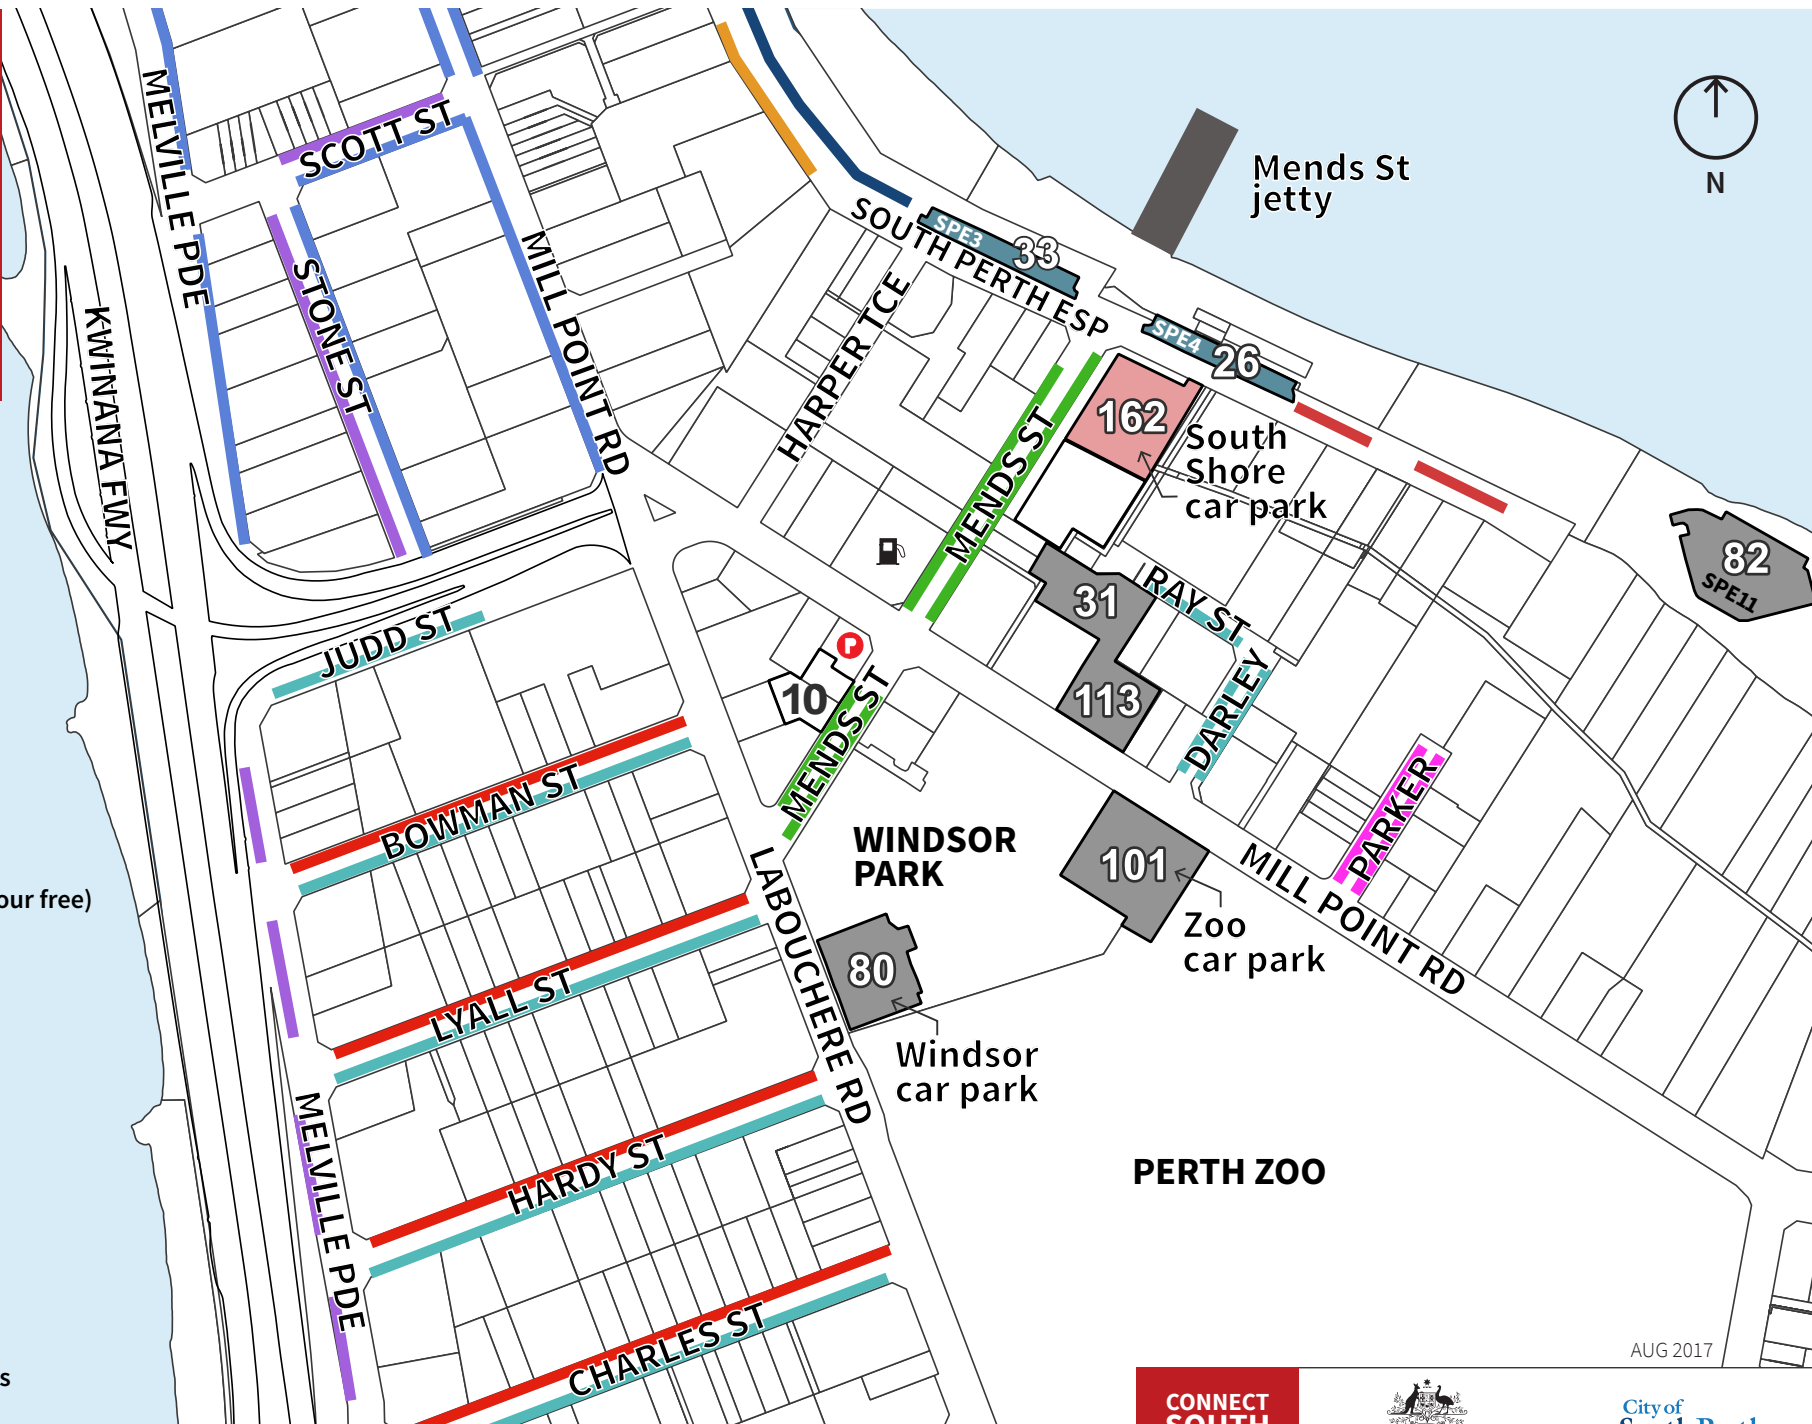

CONNECT SOUTH MENDS STREET PARKING MAP

On-street parking

- Free (check signs)
- Unlimited paid (first hour free)
- 2P free
- 3P free (check signs)
- 4P free
- P paid (check signs)
- Unrestricted
- Free (weekend only)

Off-street parking

- Paid carpark
- Paid (first hour free)
- 2P (first hour free)
- 11** Number of parking bays

PLEASE NOTE:

1. This map is a guide only, please check the signs within these areas when parking as restrictions may vary.
2. A ticket must be purchased and clearly displayed in vehicle in all paid parking areas, unless paid by the parking app.

PERTH ZOO

AUG 2017

CONNECT SOUTH MENDS STREET