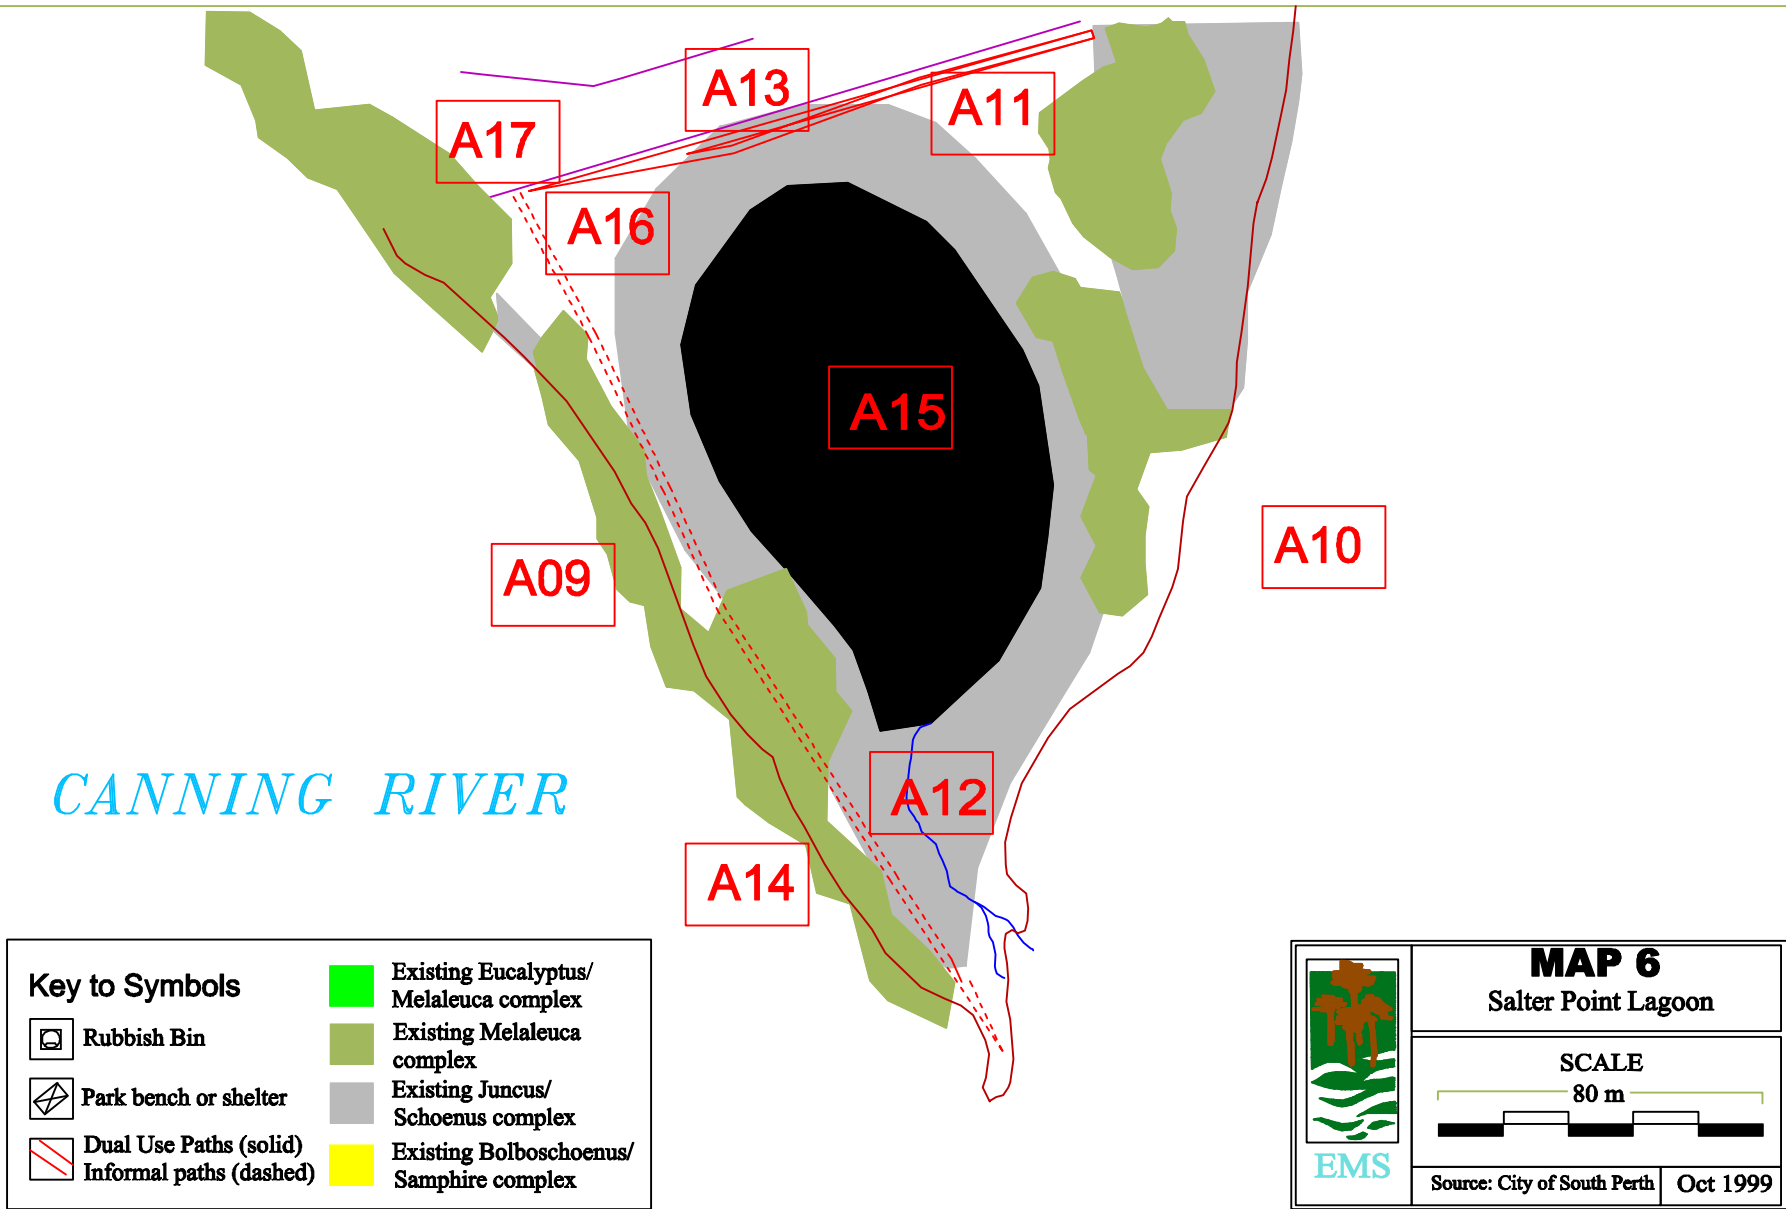

CANNING RIVER

Key to Symbols	
	Rubbish Bin
	Park bench or shelter
	Dual Use Paths (solid)
	Informal paths (dashed)
	Existing Eucalyptus/ Melaleuca complex
	Existing Melaleuca complex
	Existing Juncus/ Schoenus complex
	Existing Bolboschoenus/ Samphire complex

 EMS	MAP 6 Salter Point Lagoon
	SCALE 80 m 
	Source: City of South Perth Oct 1999