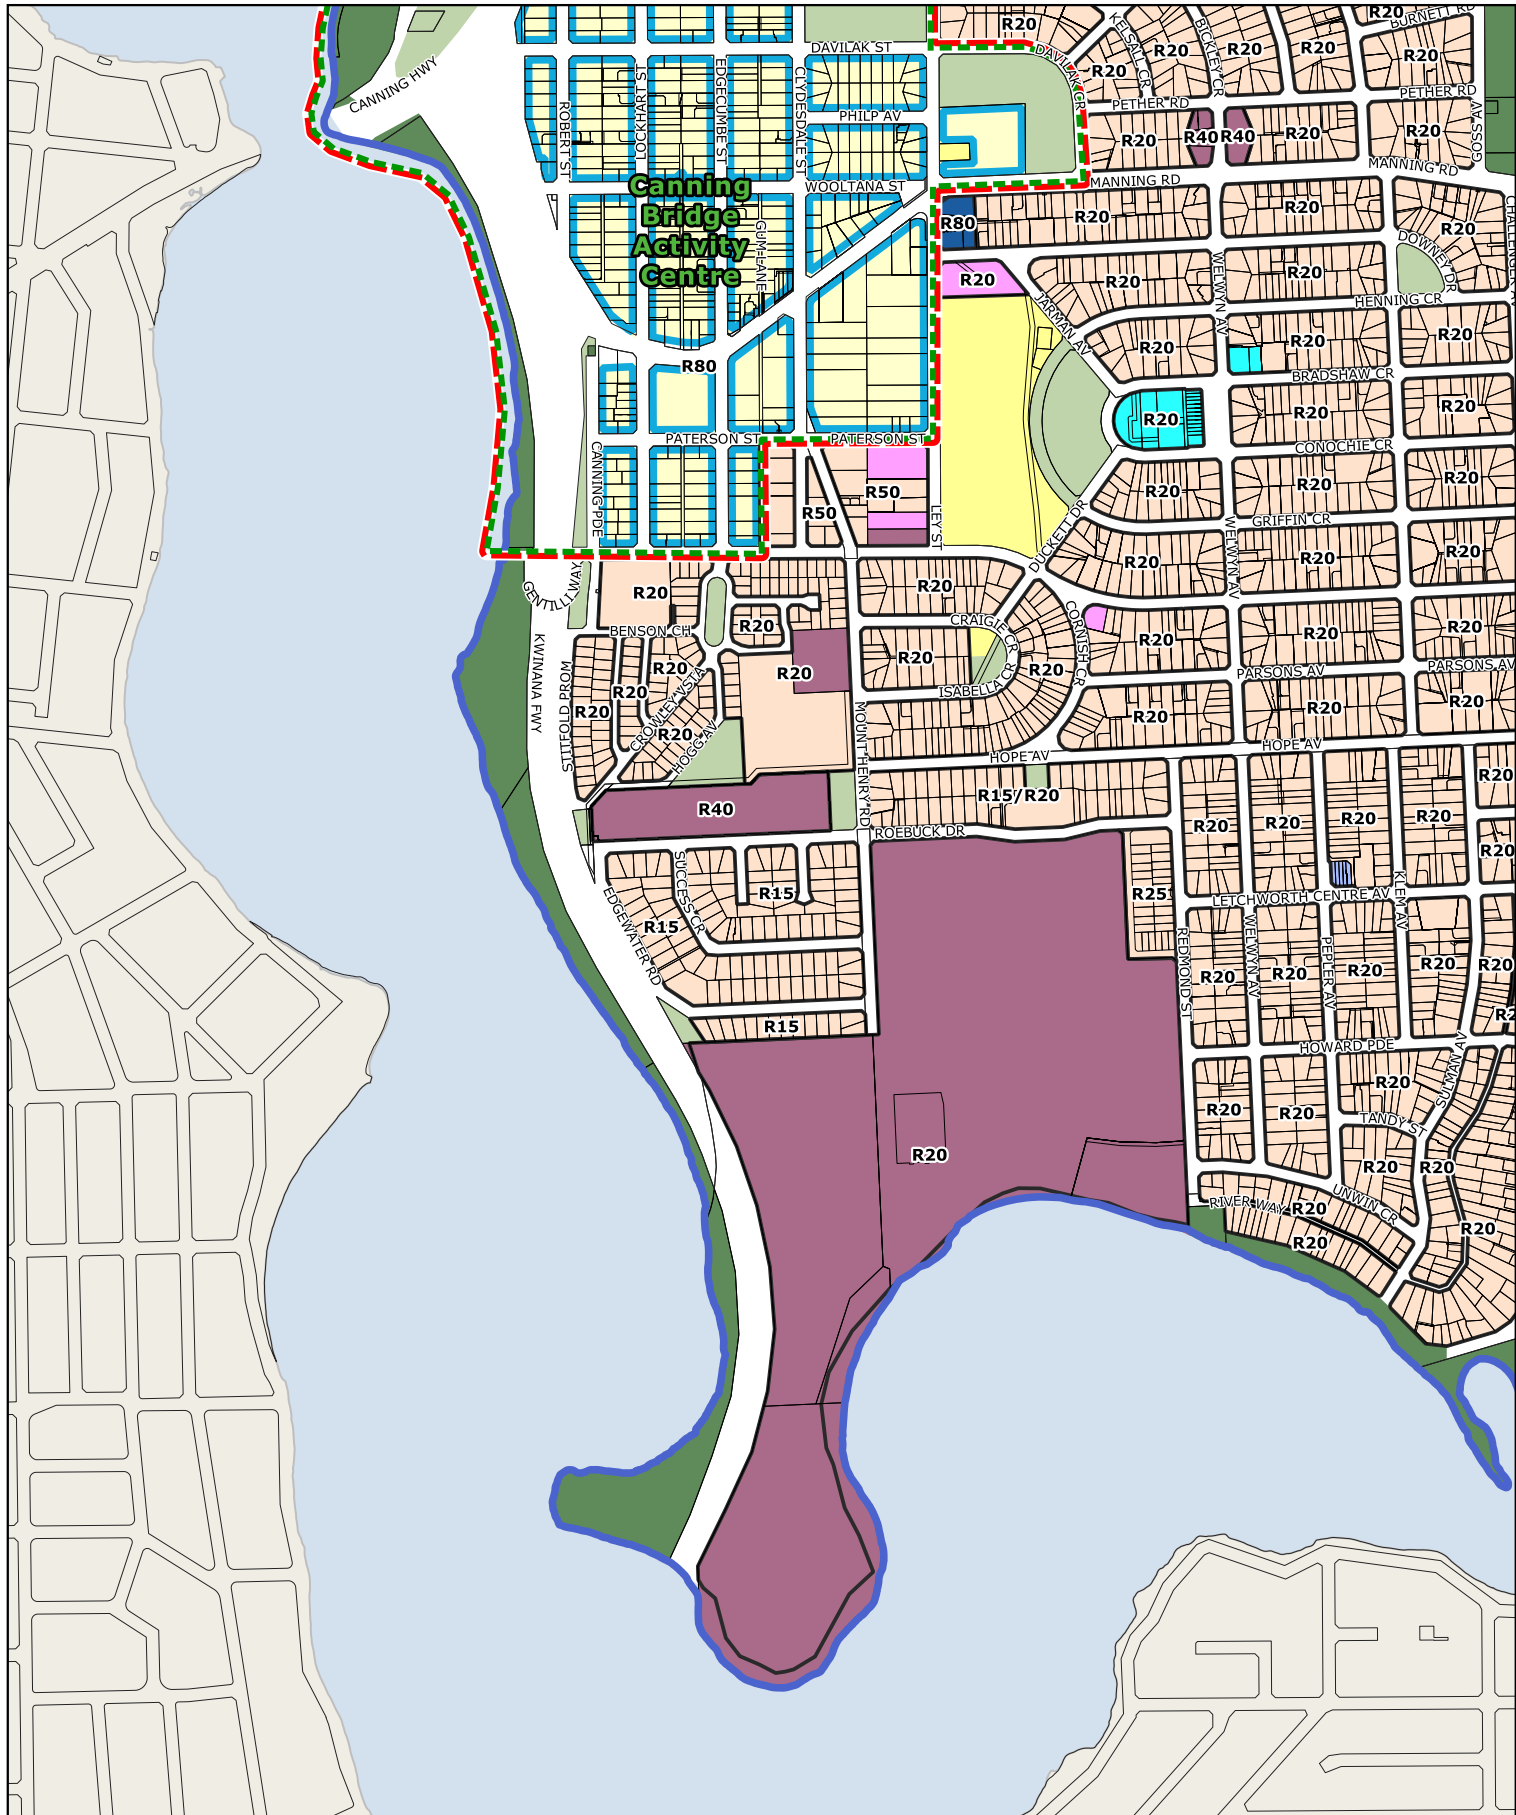

0 100 200 300 400 m

City of
South Perth

Town Planning Scheme No. 6 - Zoning

0 100 200 300 400 m

Town Planning Scheme No. 6 - Zoning

0 100 200 300 400 m

City of
South Perth

Town Planning Scheme No. 6 - Zoning

0 100 200 300 400 m

Town Planning Scheme No. 6 - Zoning

0 100 200 300 400 m

City of
South Perth

Town Planning Scheme No. 6 - Zoning

0 100 200 300 400 m

Town Planning Scheme No. 6 - Zoning