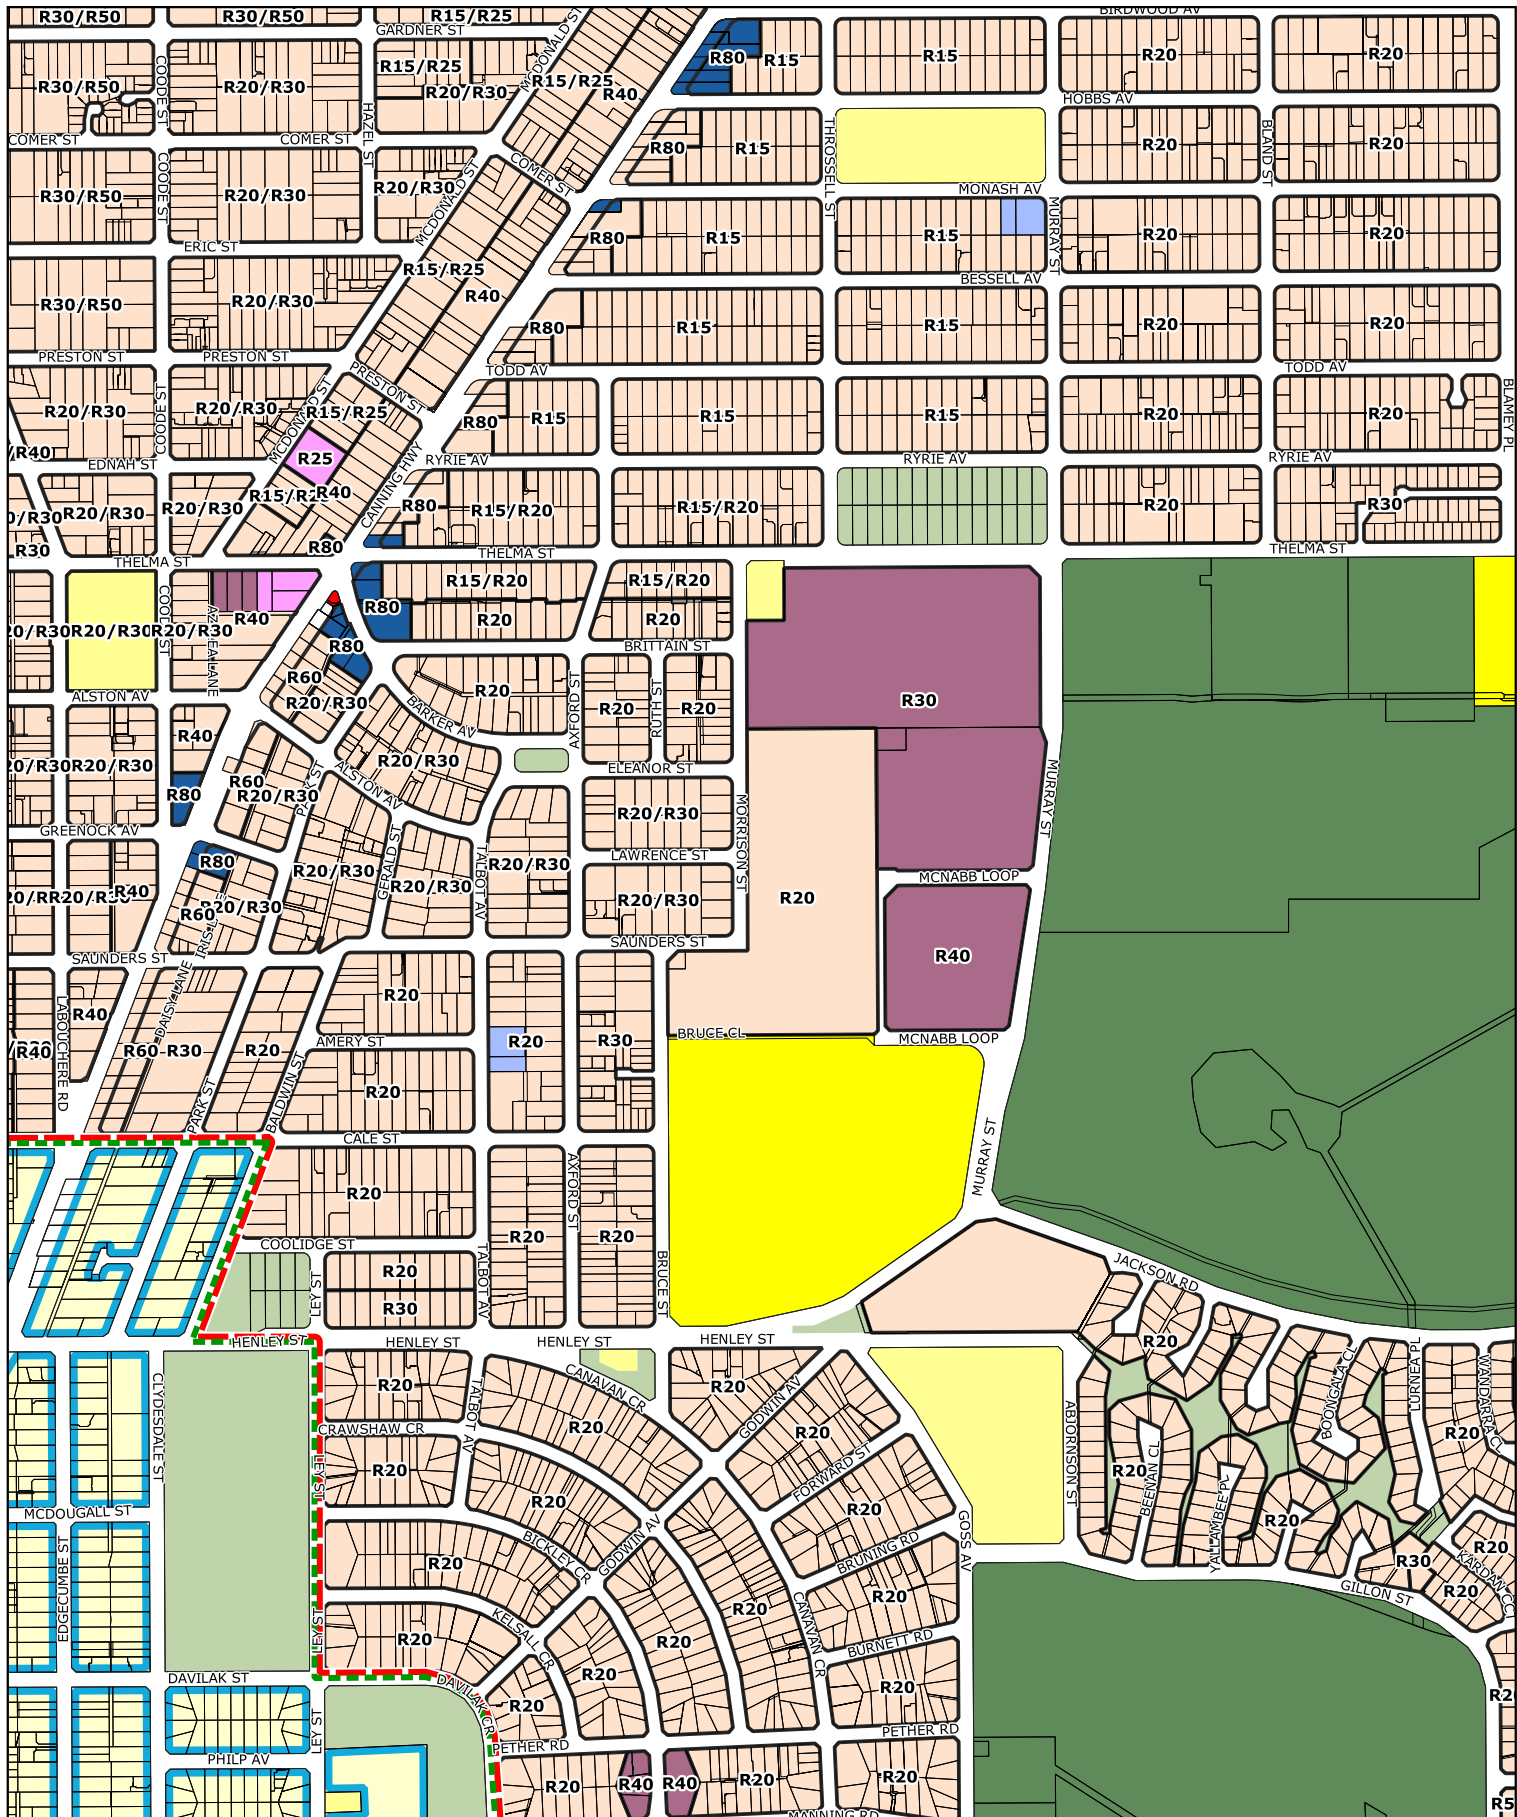

0 100 200 300 400 m

City of
South Perth

Town Planning Scheme No. 6 - Zoning

0 100 200 300 400 m

Town Planning Scheme No. 6 - Zoning

0 100 200 300 400 m

City of
South Perth

Town Planning Scheme No. 6 - Zoning

0 100 200 300 400 m

Town Planning Scheme No. 6 - Zoning

0 100 200 300 400 m

City of
South Perth

Town Planning Scheme No. 6 - Zoning

0 100 200 300 400 m

Town Planning Scheme No. 6 - Zoning