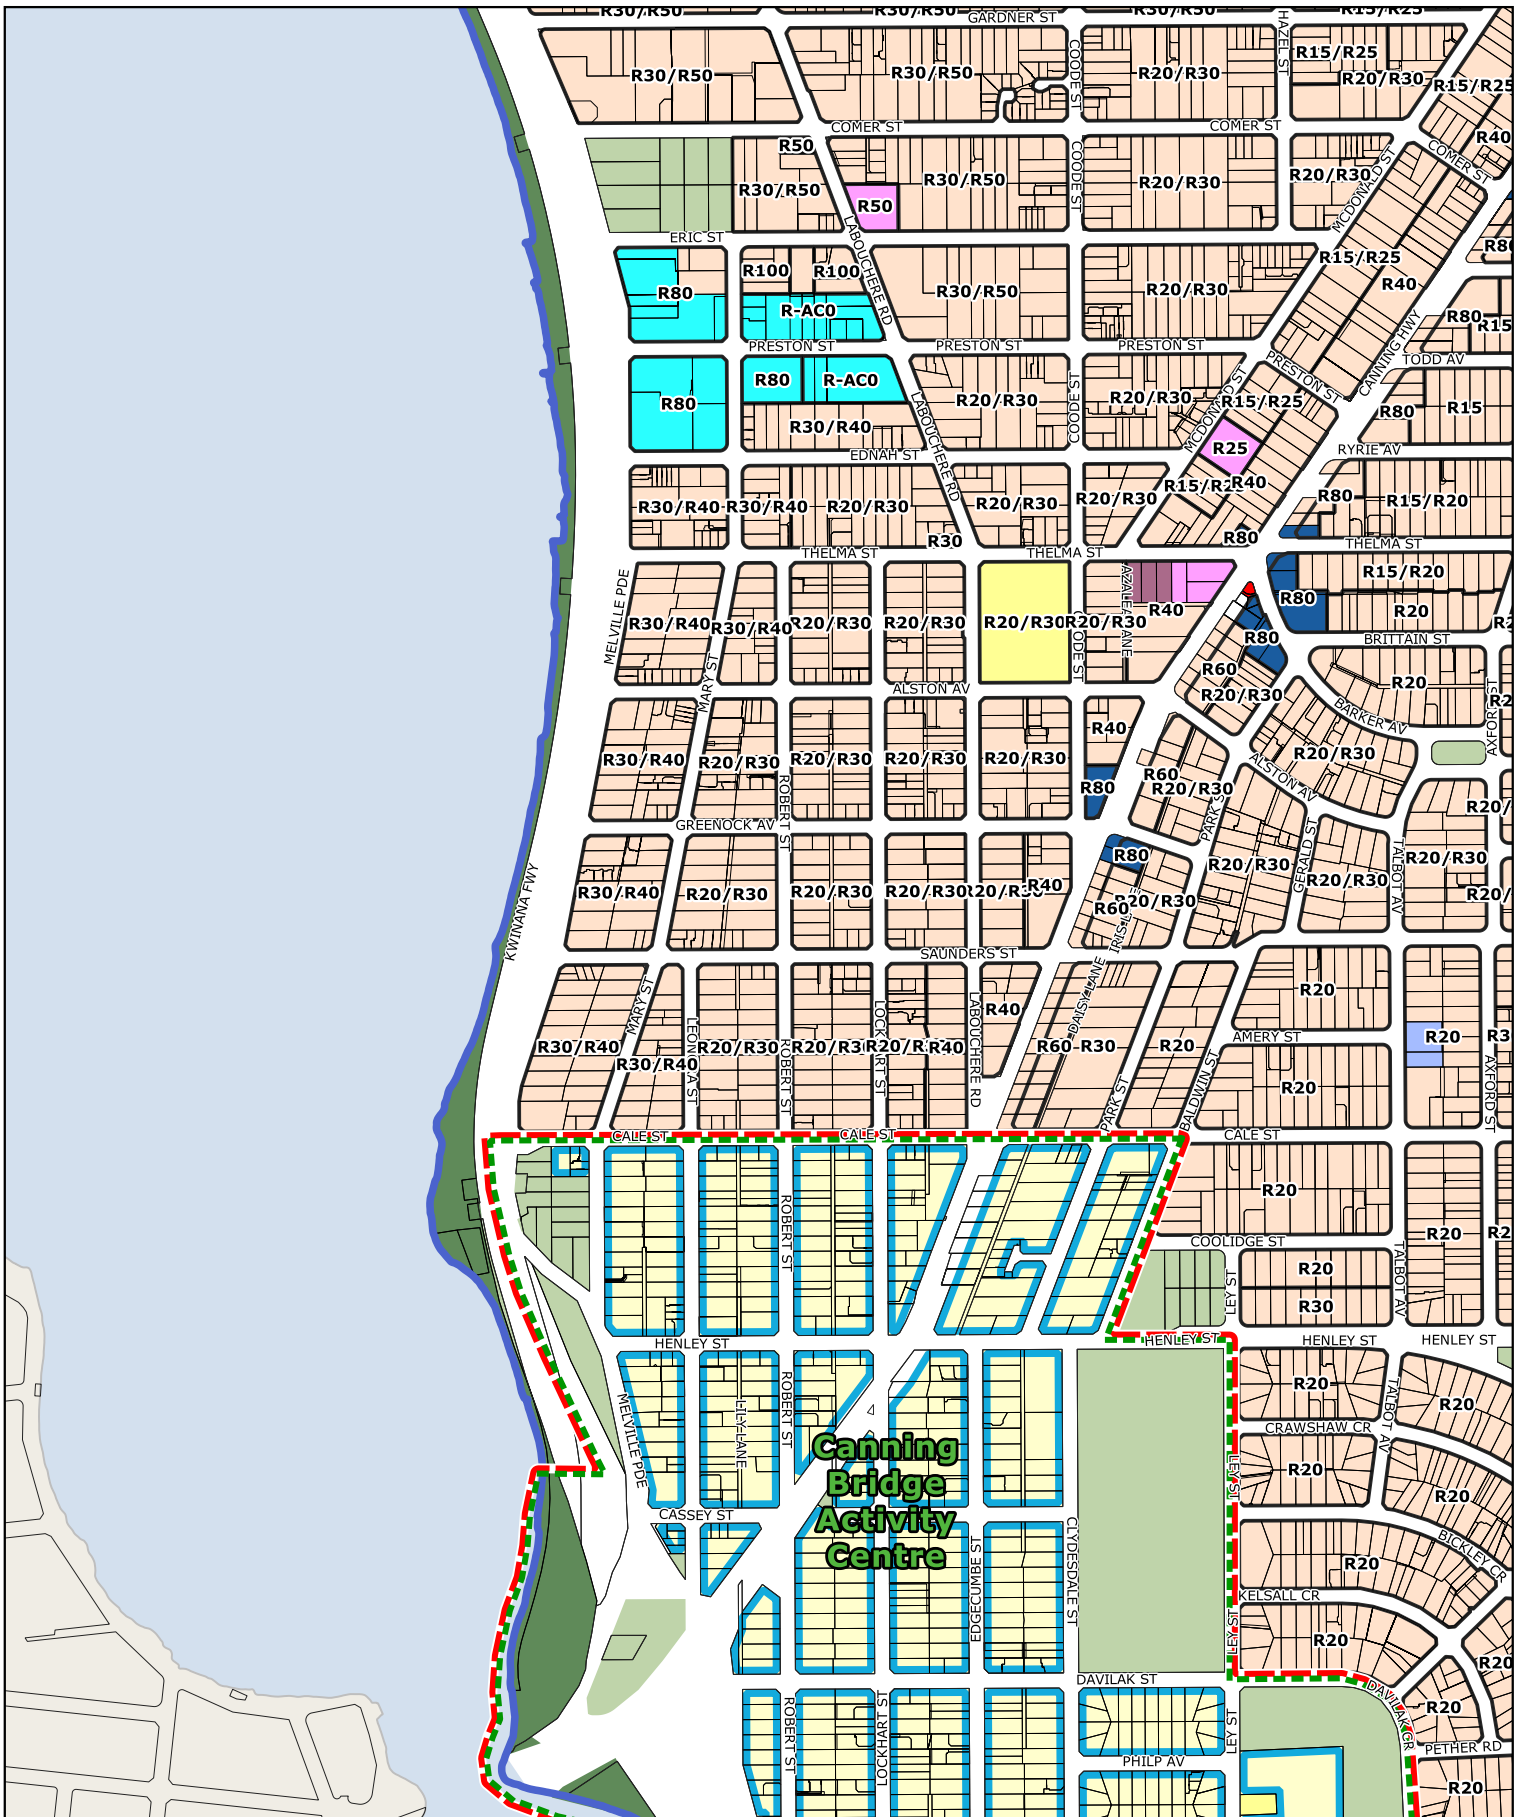

0 100 200 300 400 m

City of
South Perth

Town Planning Scheme No. 6 - Zoning

0 100 200 300 400 m

Town Planning Scheme No. 6 - Zoning

0 100 200 300 400 m

City of
South Perth

Town Planning Scheme No. 6 - Zoning

0 100 200 300 400 m

Town Planning Scheme No. 6 - Zoning

0 100 200 300 400 m

City of
South Perth

Town Planning Scheme No. 6 - Zoning

0 100 200 300 400 m

Town Planning Scheme No. 6 - Zoning