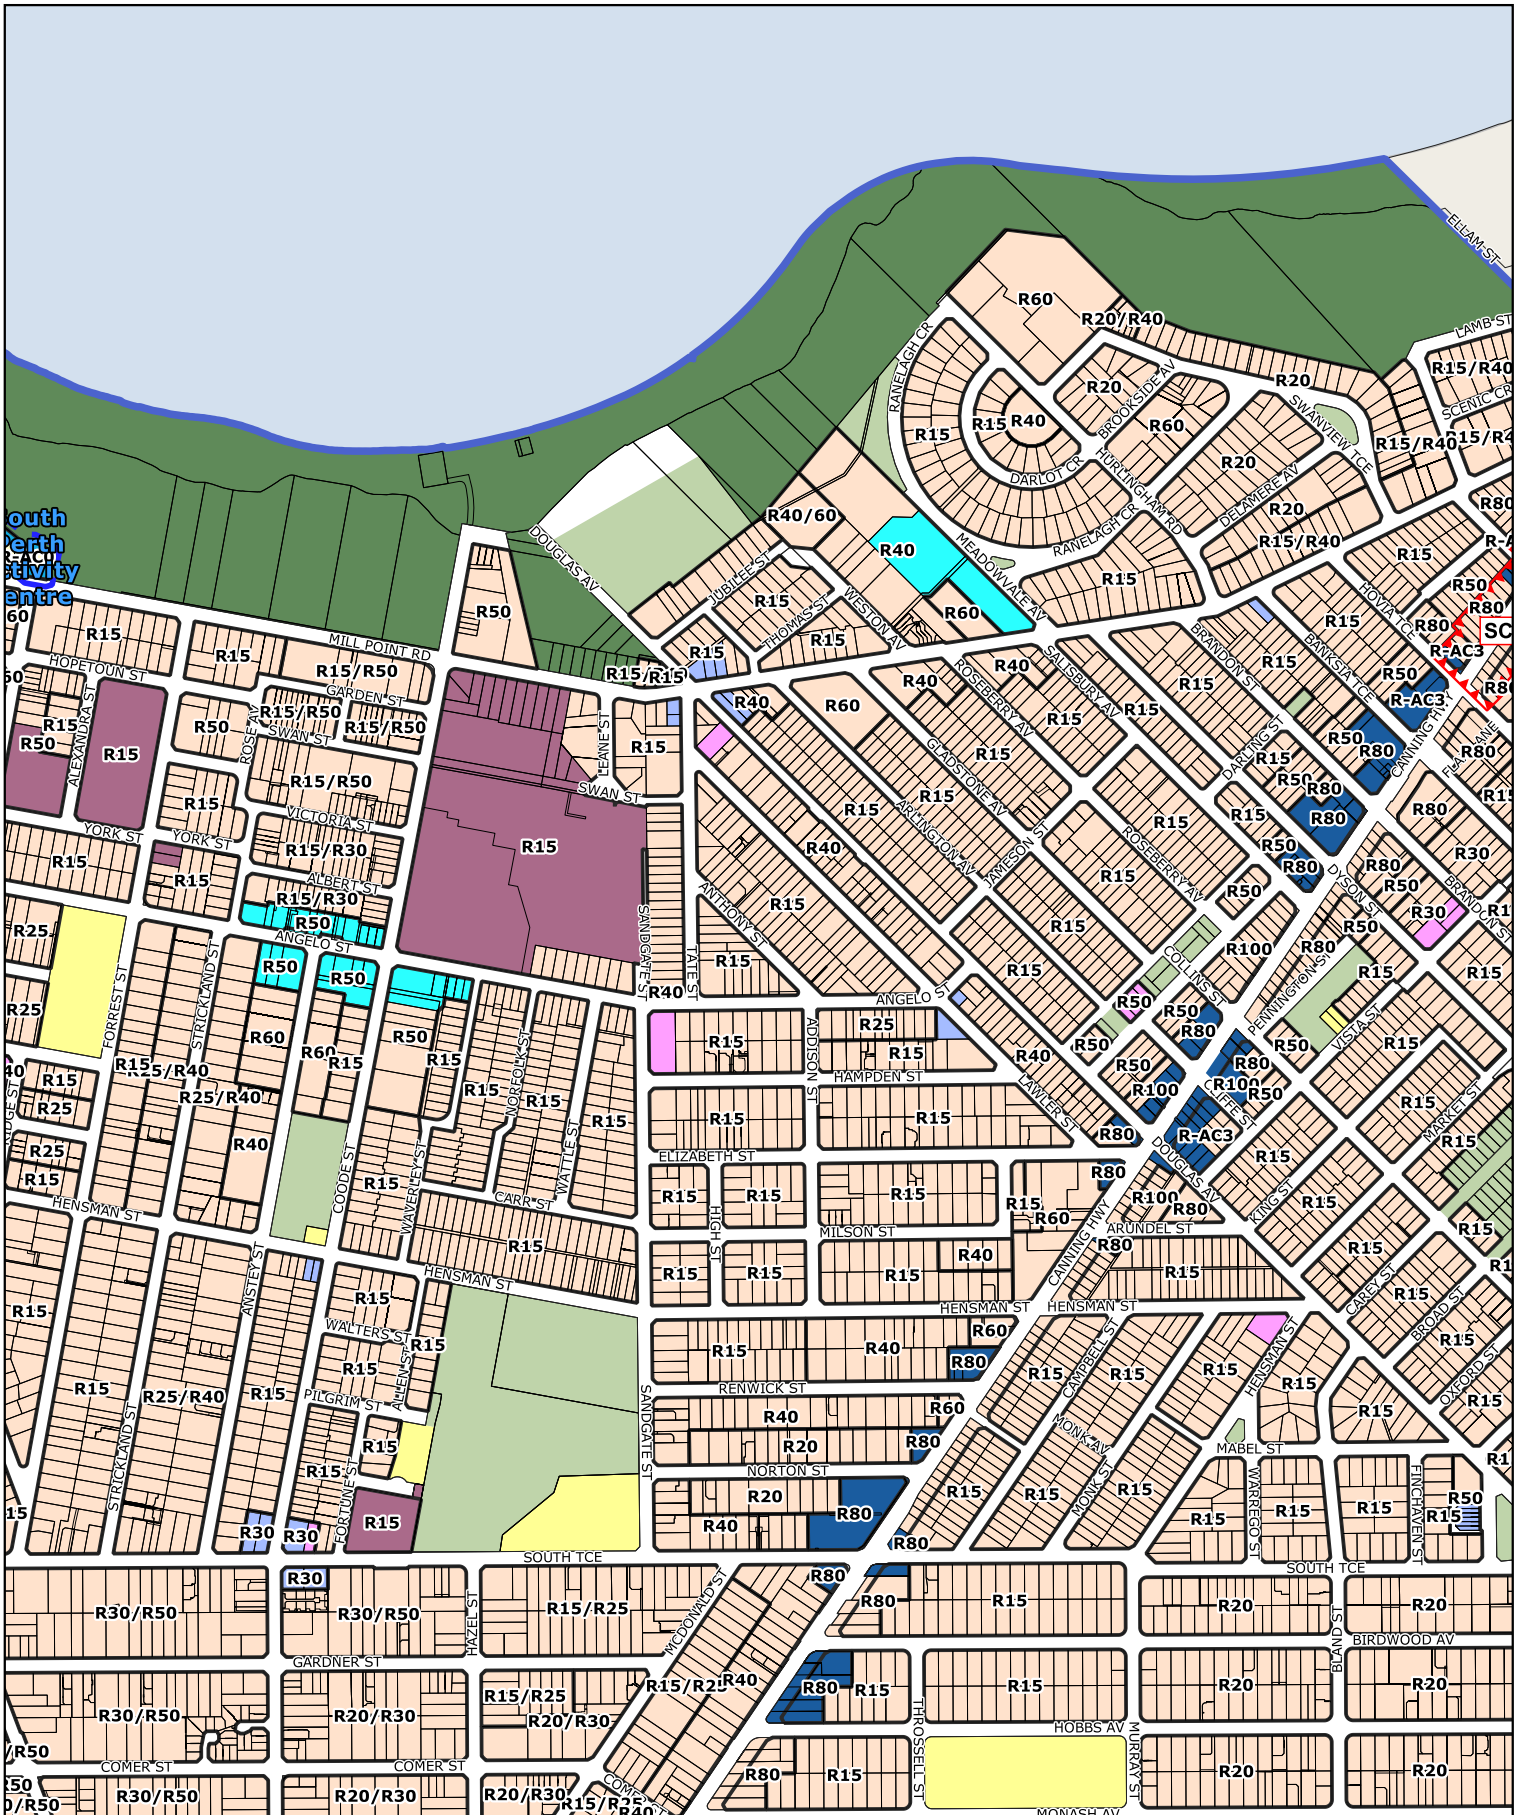

0 100 200 300 400 m

City of
South Perth

Town Planning Scheme No. 6 - Zoning

0 100 200 300 400 m

Town Planning Scheme No. 6 - Zoning

0 100 200 300 400 m

City of
South Perth

Town Planning Scheme No. 6 - Zoning

0 100 200 300 400 m

Town Planning Scheme No. 6 - Zoning

0 100 200 300 400 m

City of
South Perth

Town Planning Scheme No. 6 - Zoning

0 100 200 300 400 m

Town Planning Scheme No. 6 - Zoning