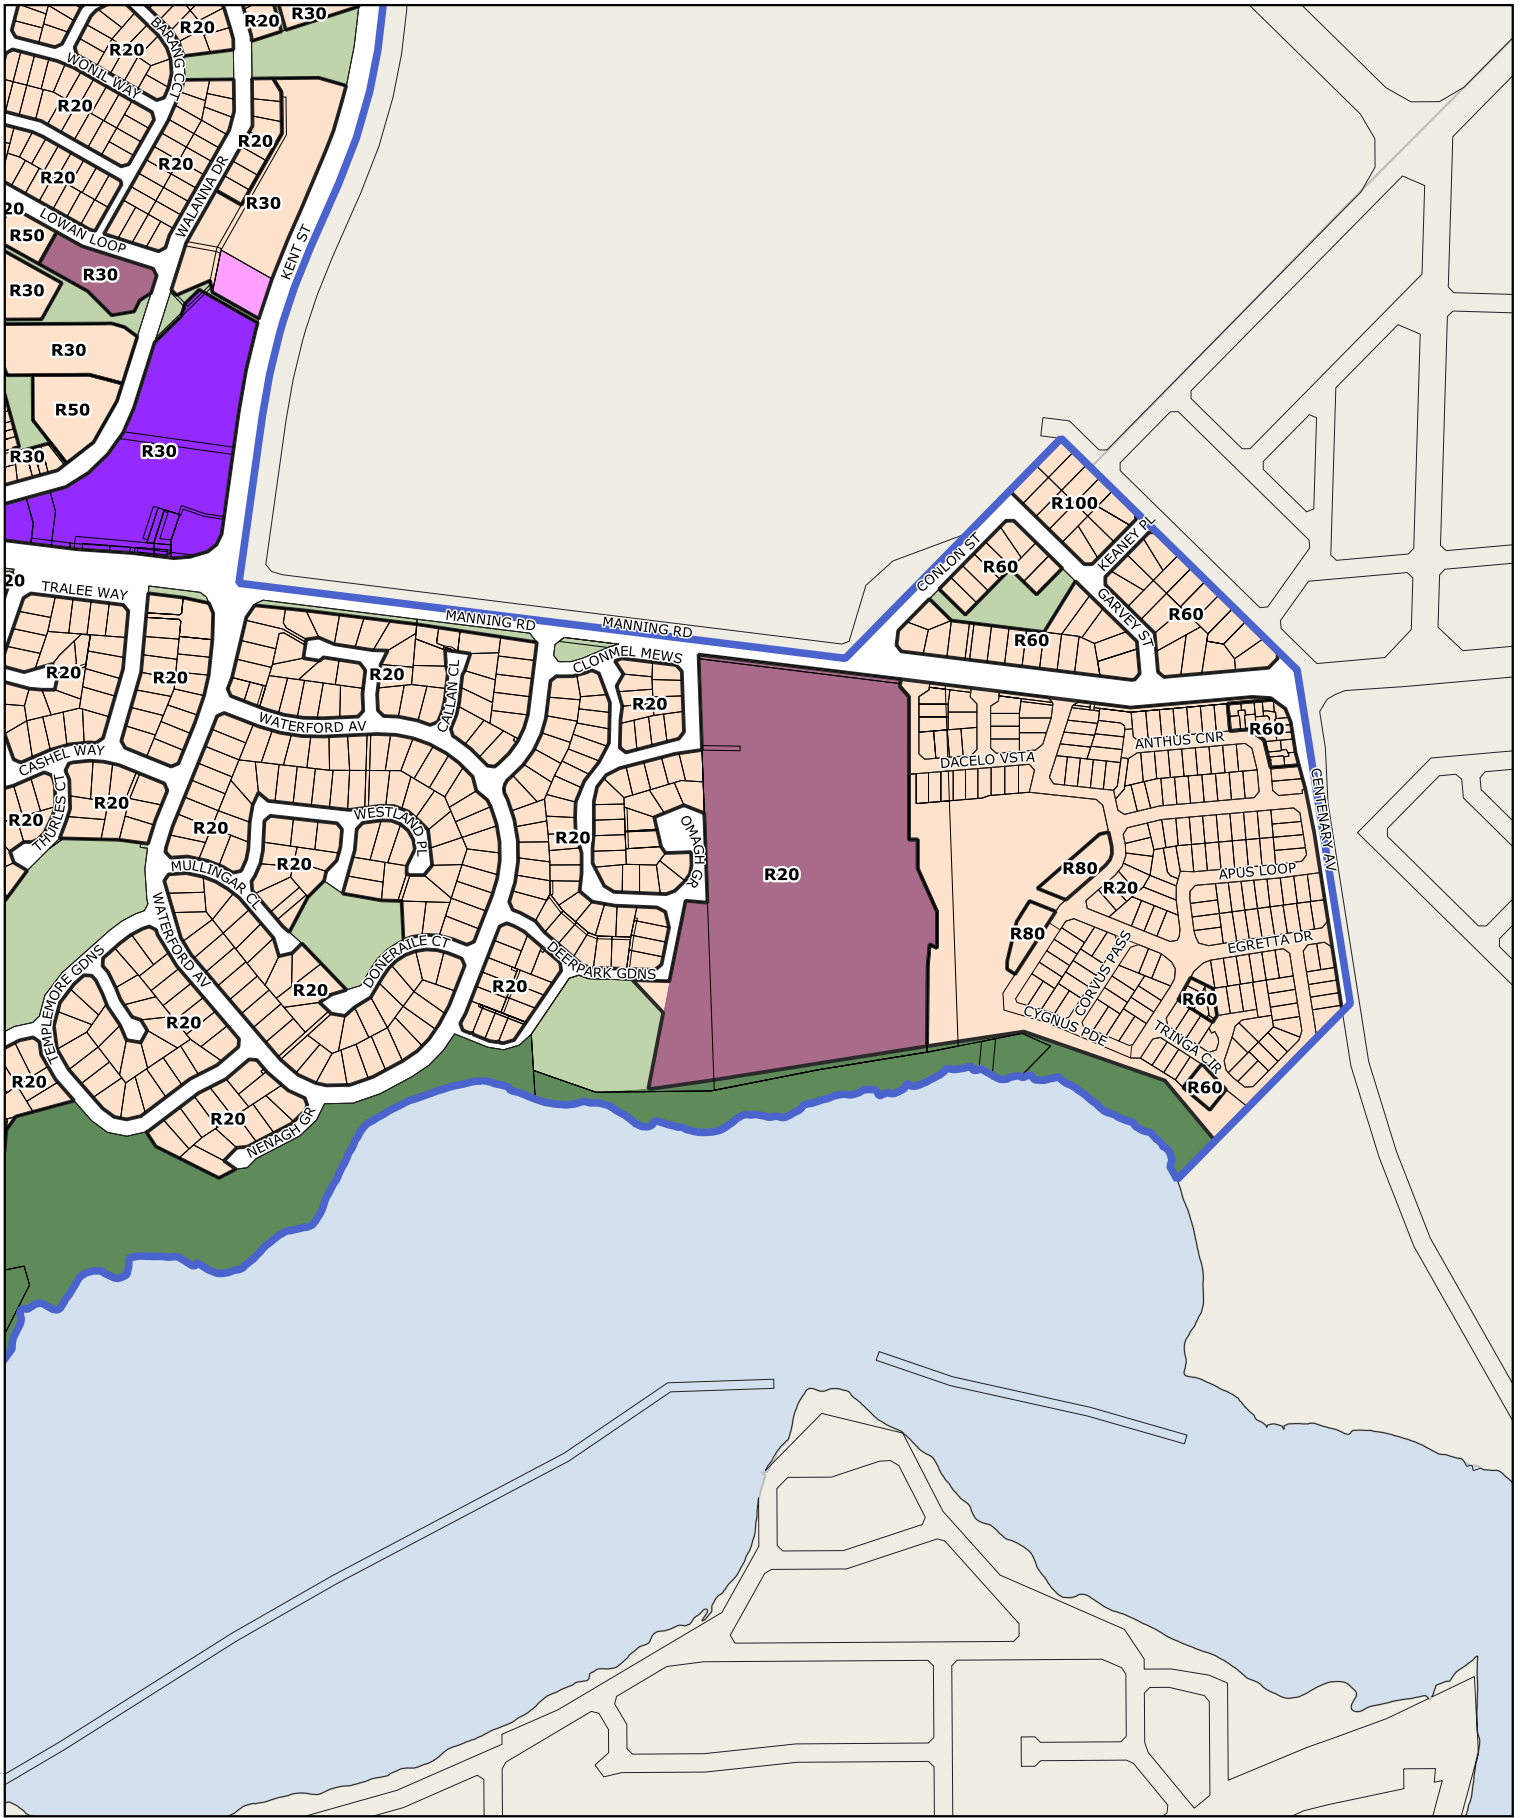

0 100 200 300 400 m

City of
South Perth

Town Planning Scheme No. 6 - Zoning

0 100 200 300 400 m

Town Planning Scheme No. 6 - Zoning

0 100 200 300 400 m

City of
South Perth

Town Planning Scheme No. 6 - Zoning

0 100 200 300 400 m

Town Planning Scheme No. 6 - Zoning

0 100 200 300 400 m

City of
South Perth

Town Planning Scheme No. 6 - Zoning

0 100 200 300 400 m

Town Planning Scheme No. 6 - Zoning