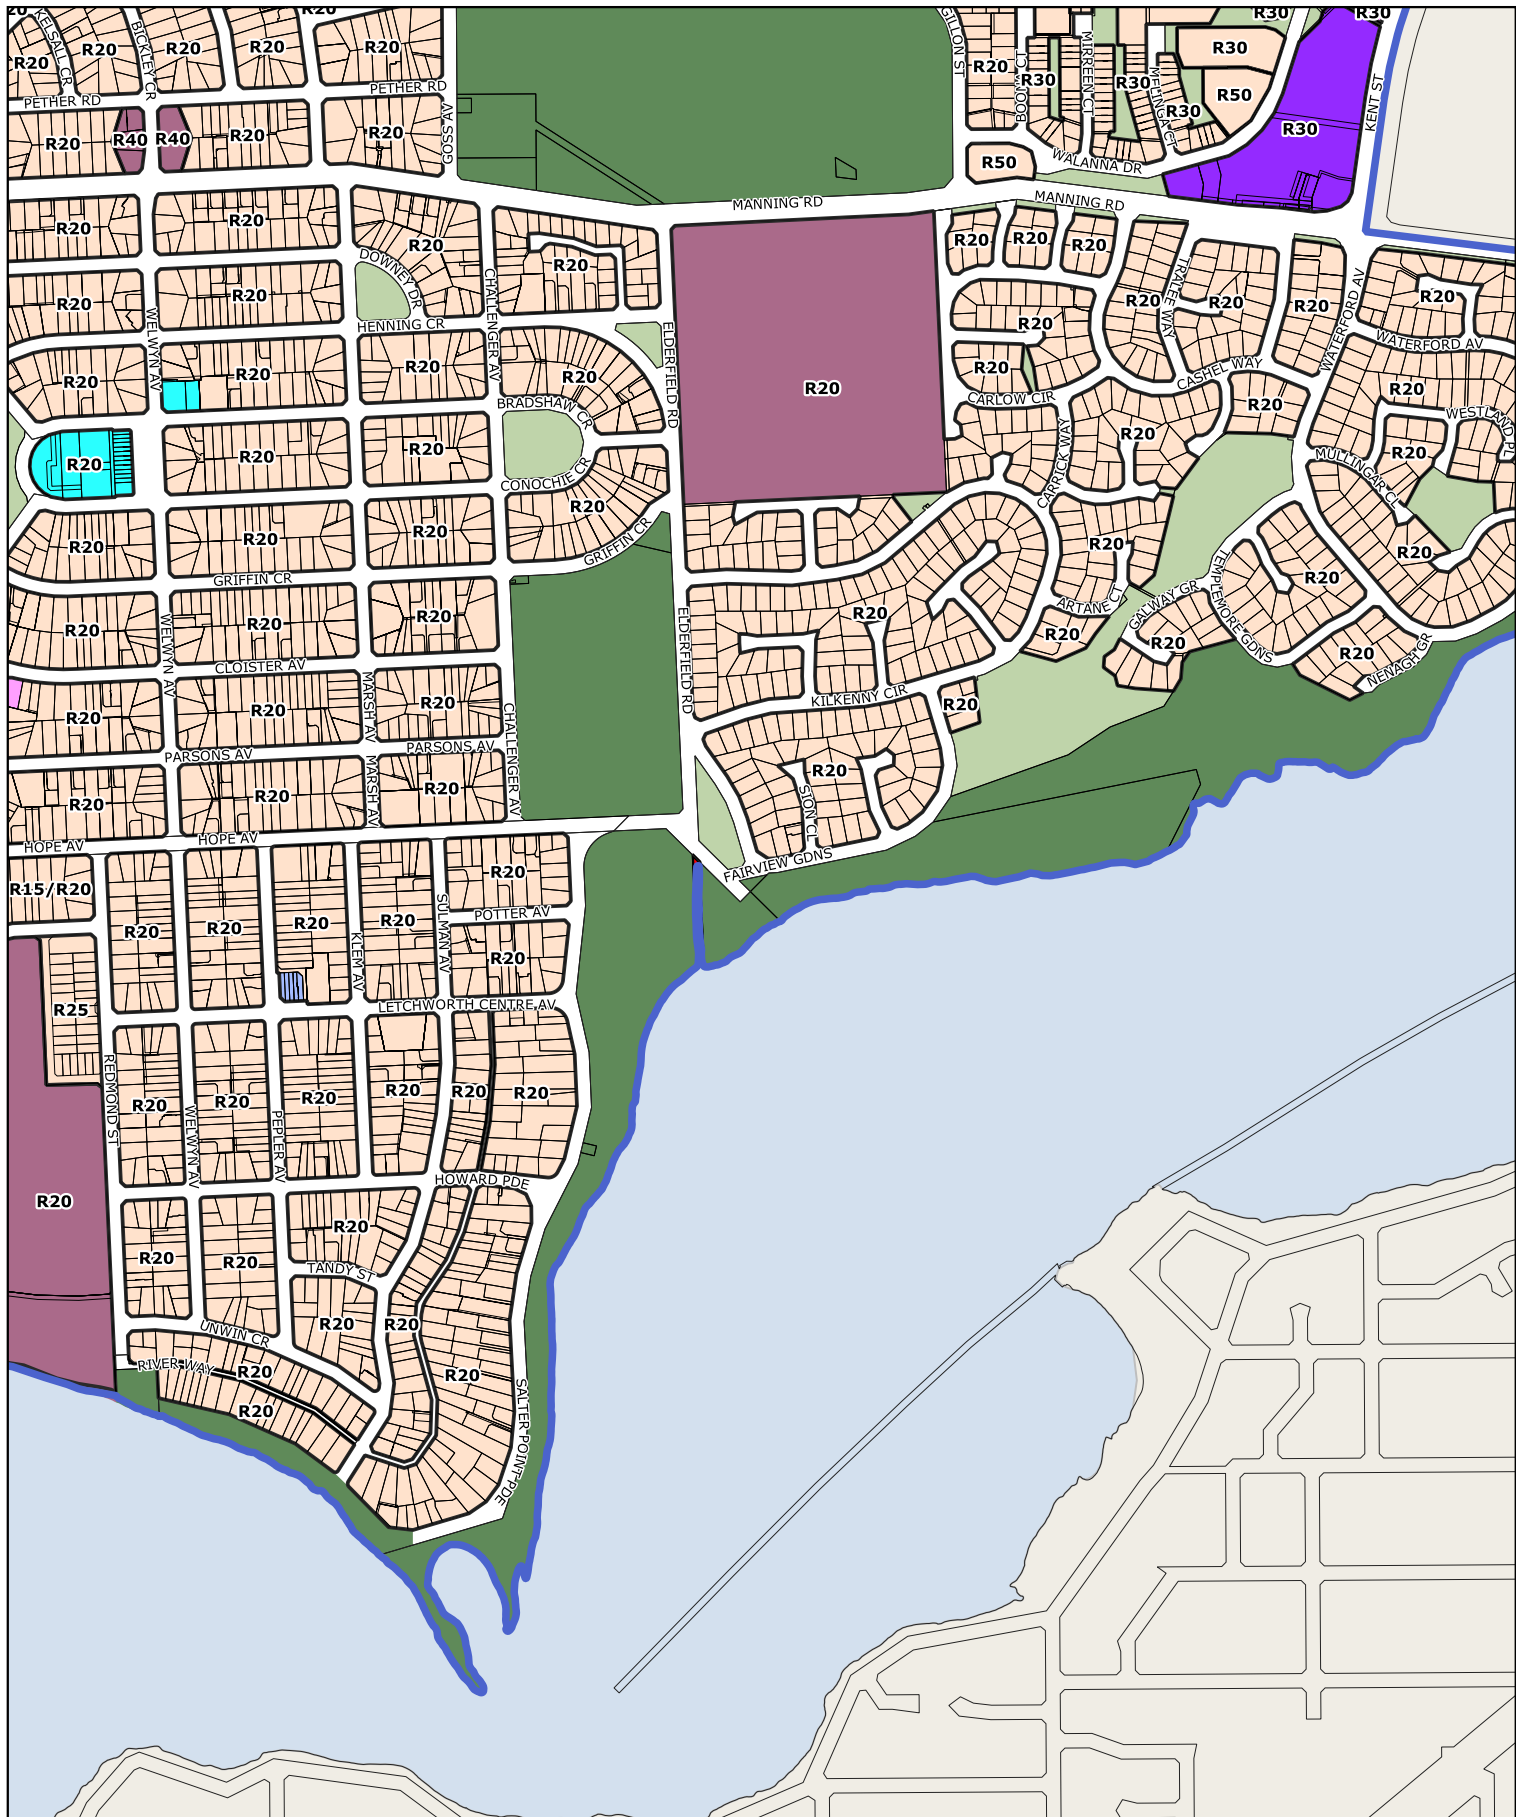

0 100 200 300 400 m

City of
South Perth

Town Planning Scheme No. 6 - Zoning

0 100 200 300 400 m

Town Planning Scheme No. 6 - Zoning

0 100 200 300 400 m

City of
South Perth

Town Planning Scheme No. 6 - Zoning

0 100 200 300 400 m

Town Planning Scheme No. 6 - Zoning

0 100 200 300 400 m

City of
South Perth

Town Planning Scheme No. 6 - Zoning

0 100 200 300 400 m

Town Planning Scheme No. 6 - Zoning