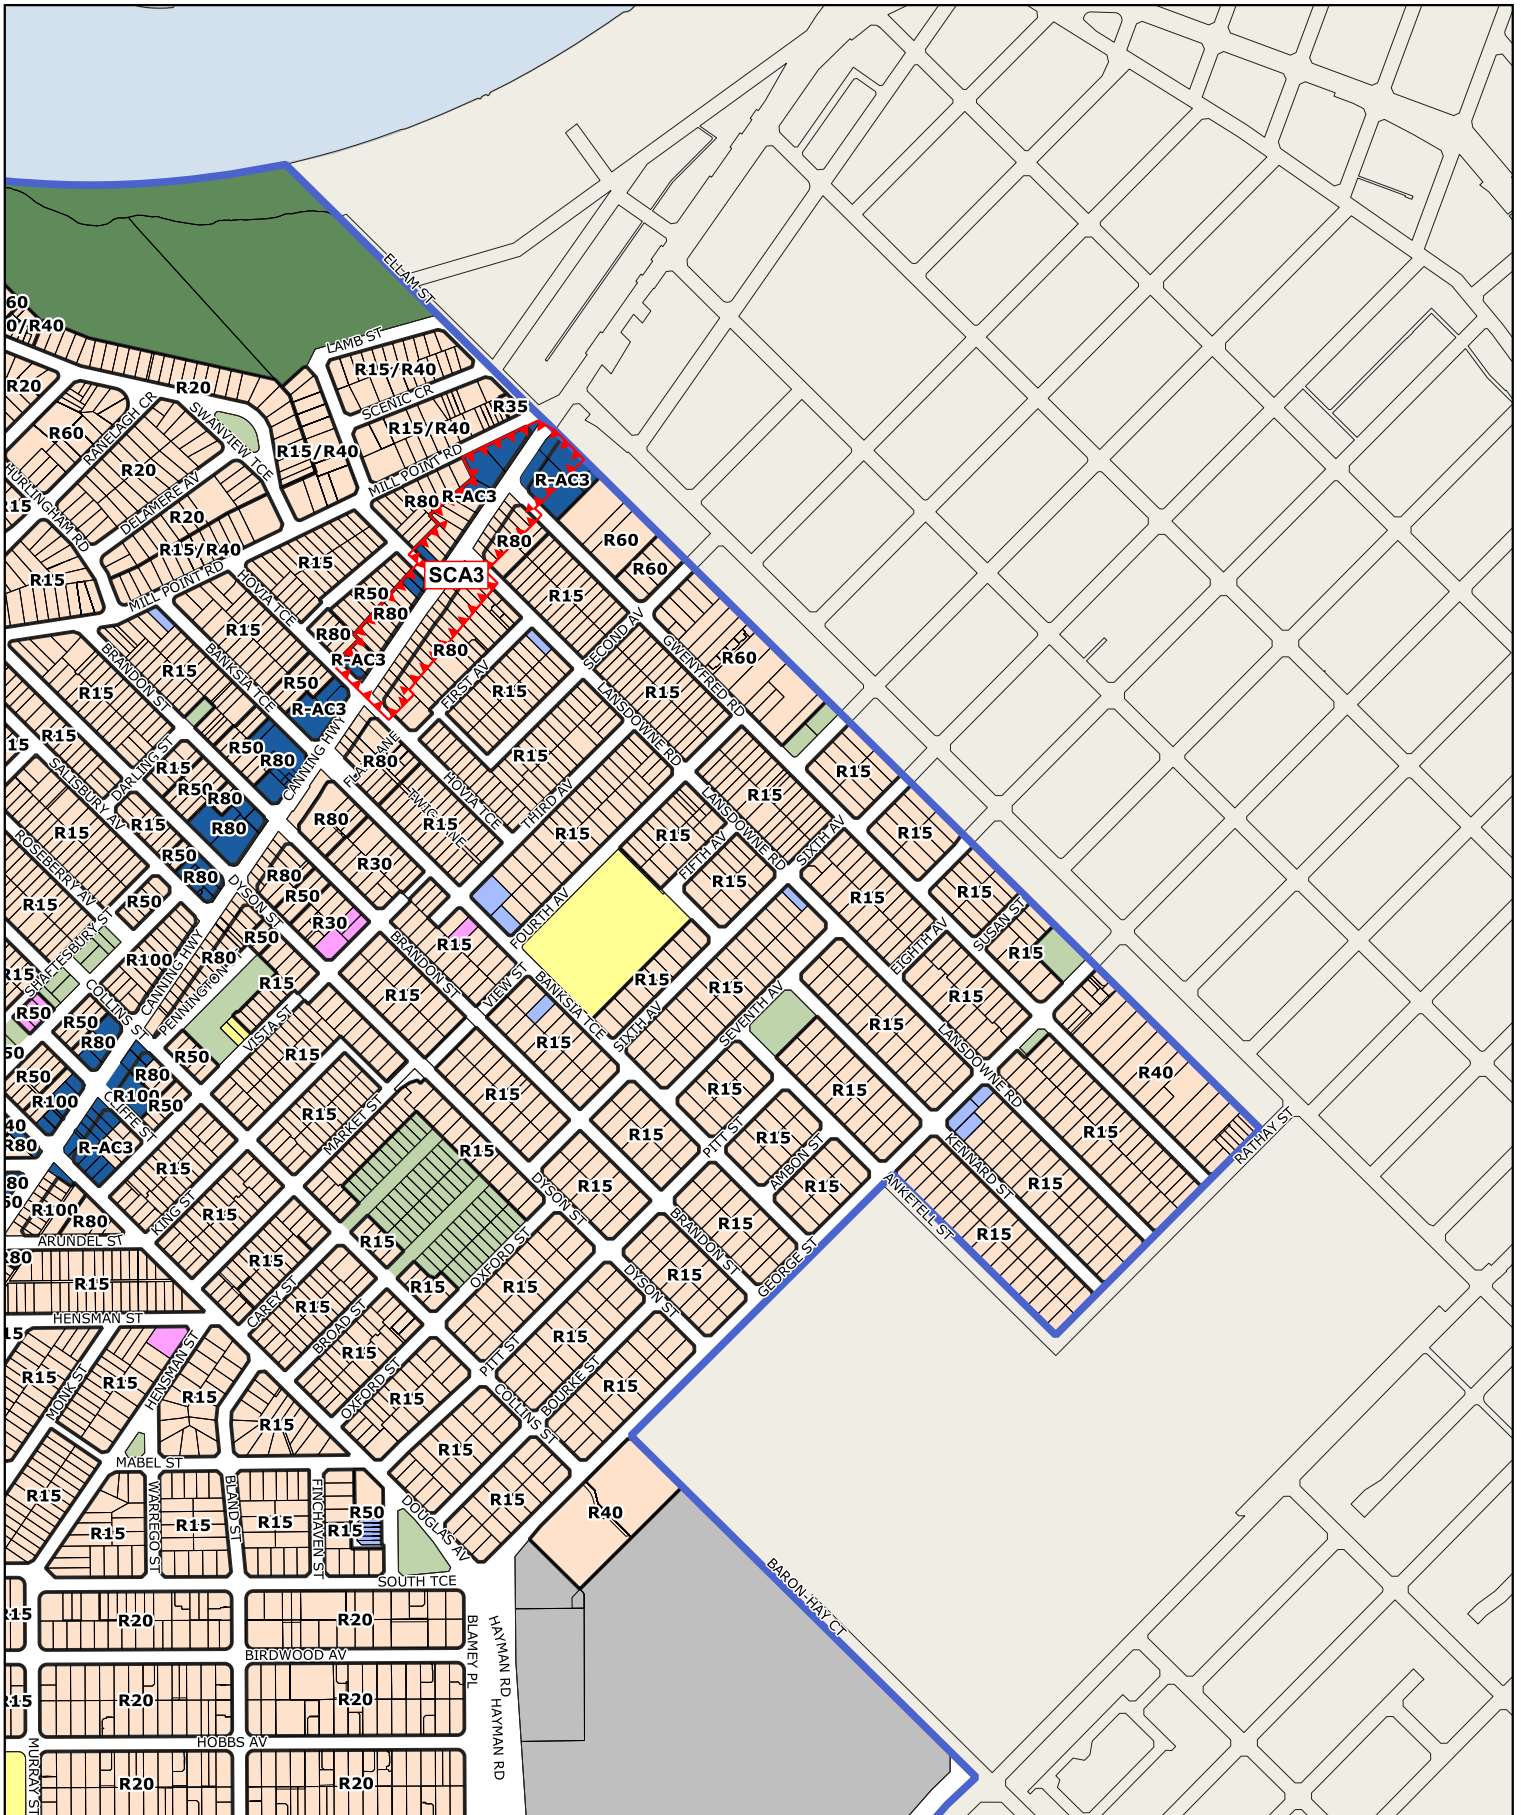

0 100 200 300 400 m

City of
South Perth

Town Planning Scheme No. 6 - Zoning

0 100 200 300 400 m

Town Planning Scheme No. 6 - Zoning

0 100 200 300 400 m

City of
South Perth

Town Planning Scheme No. 6 - Zoning

0 100 200 300 400 m

Town Planning Scheme No. 6 - Zoning

0 100 200 300 400 m

City of
South Perth

Town Planning Scheme No. 6 - Zoning

0 100 200 300 400 m

Town Planning Scheme No. 6 - Zoning