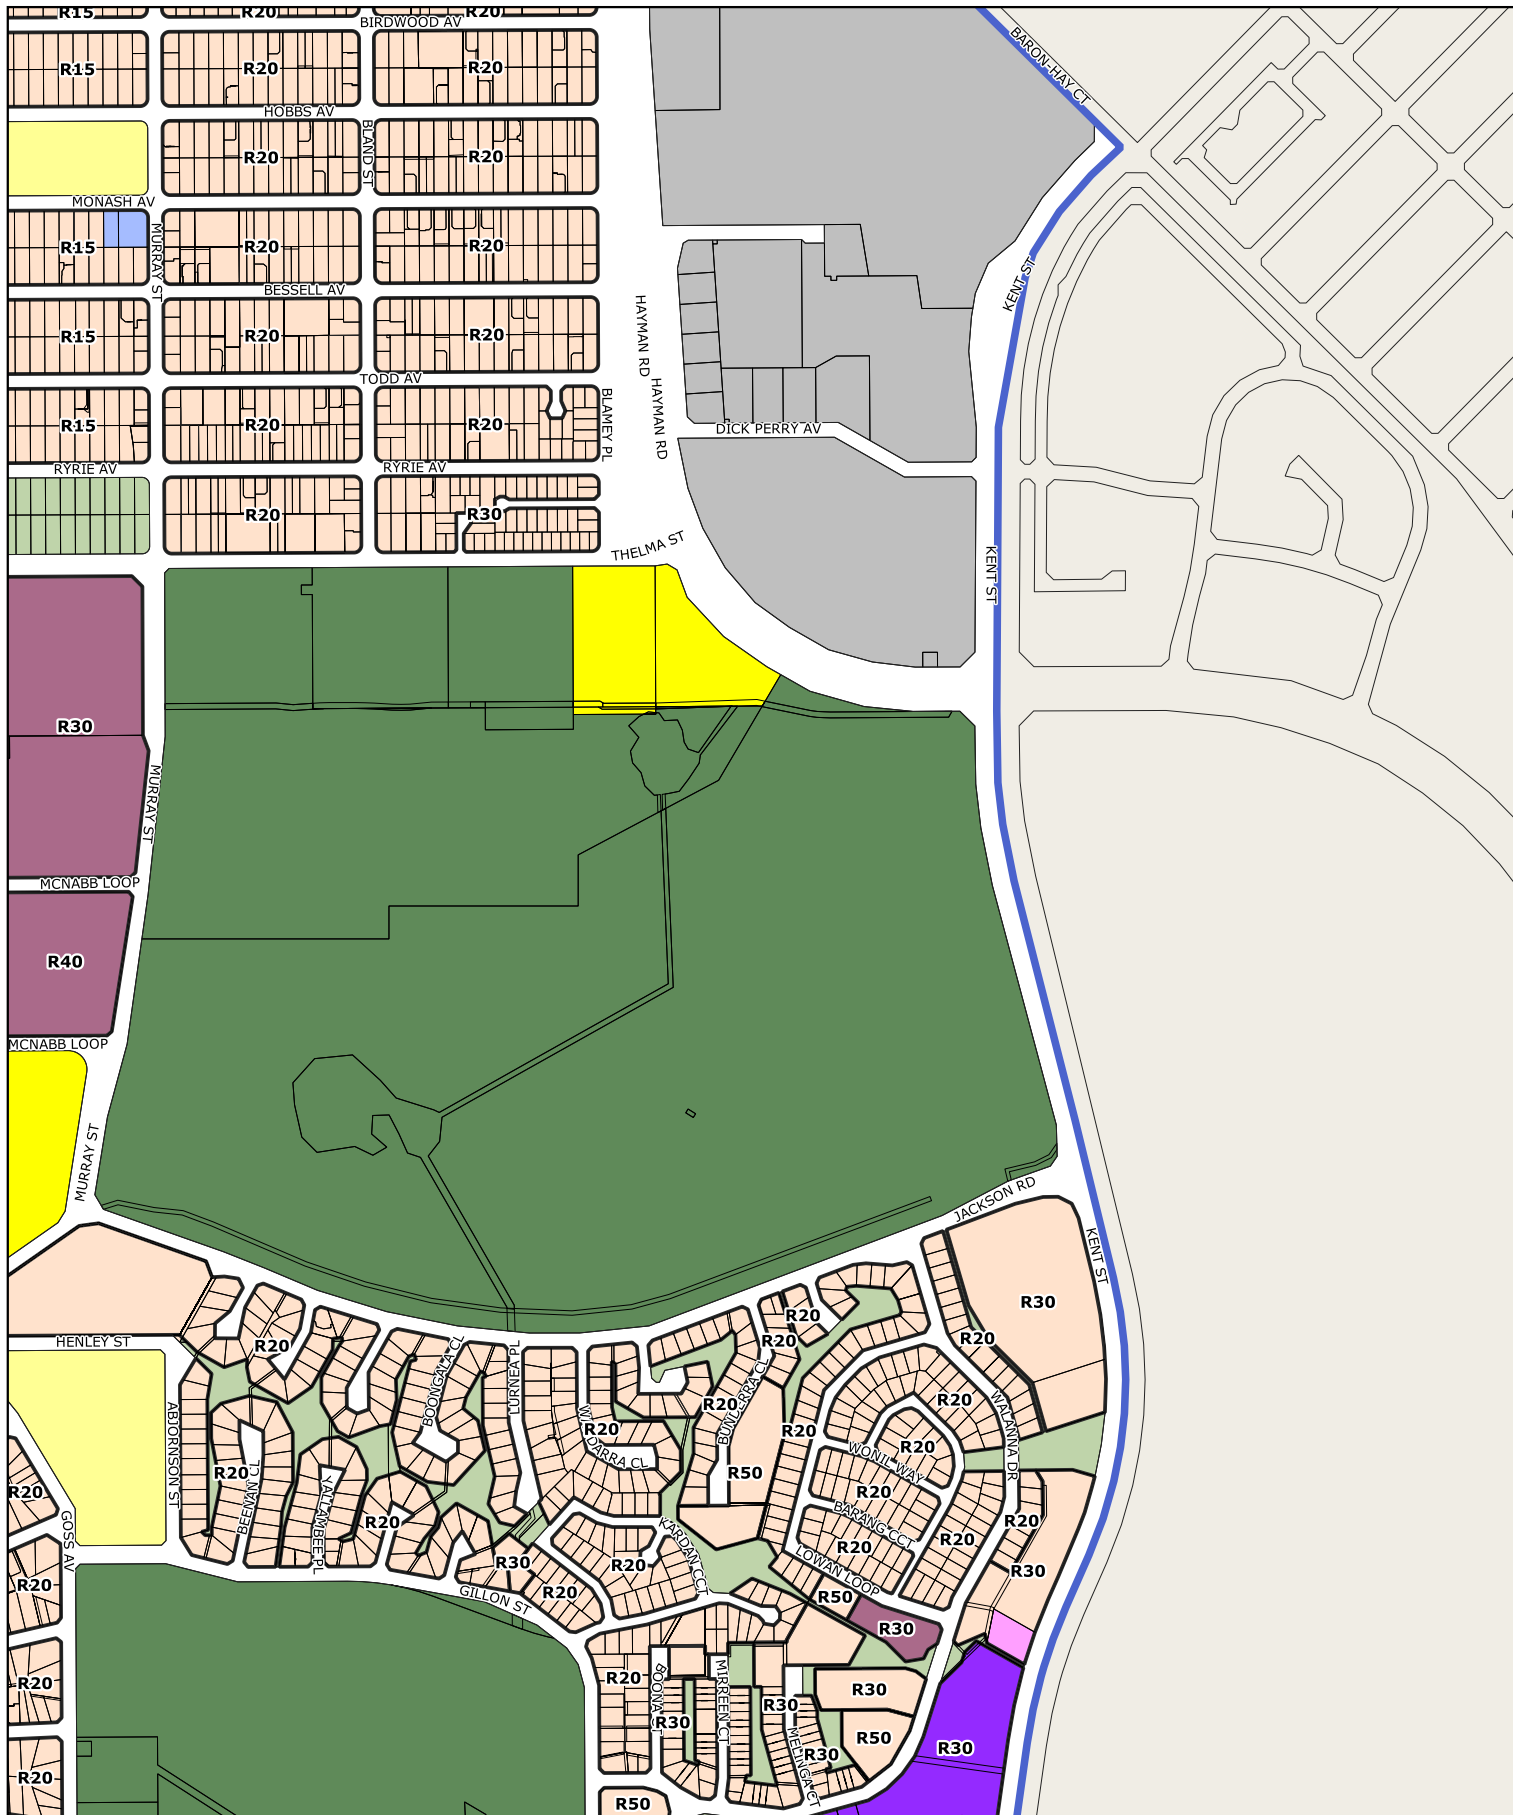

0 100 200 300 400 m

City of
South Perth

Town Planning Scheme No. 6 - Zoning

0 100 200 300 400 m

Town Planning Scheme No. 6 - Zoning

0 100 200 300 400 m

City of
South Perth

Town Planning Scheme No. 6 - Zoning

0 100 200 300 400 m

Town Planning Scheme No. 6 - Zoning

0 100 200 300 400 m

City of
South Perth

Town Planning Scheme No. 6 - Zoning

0 100 200 300 400 m

Town Planning Scheme No. 6 - Zoning