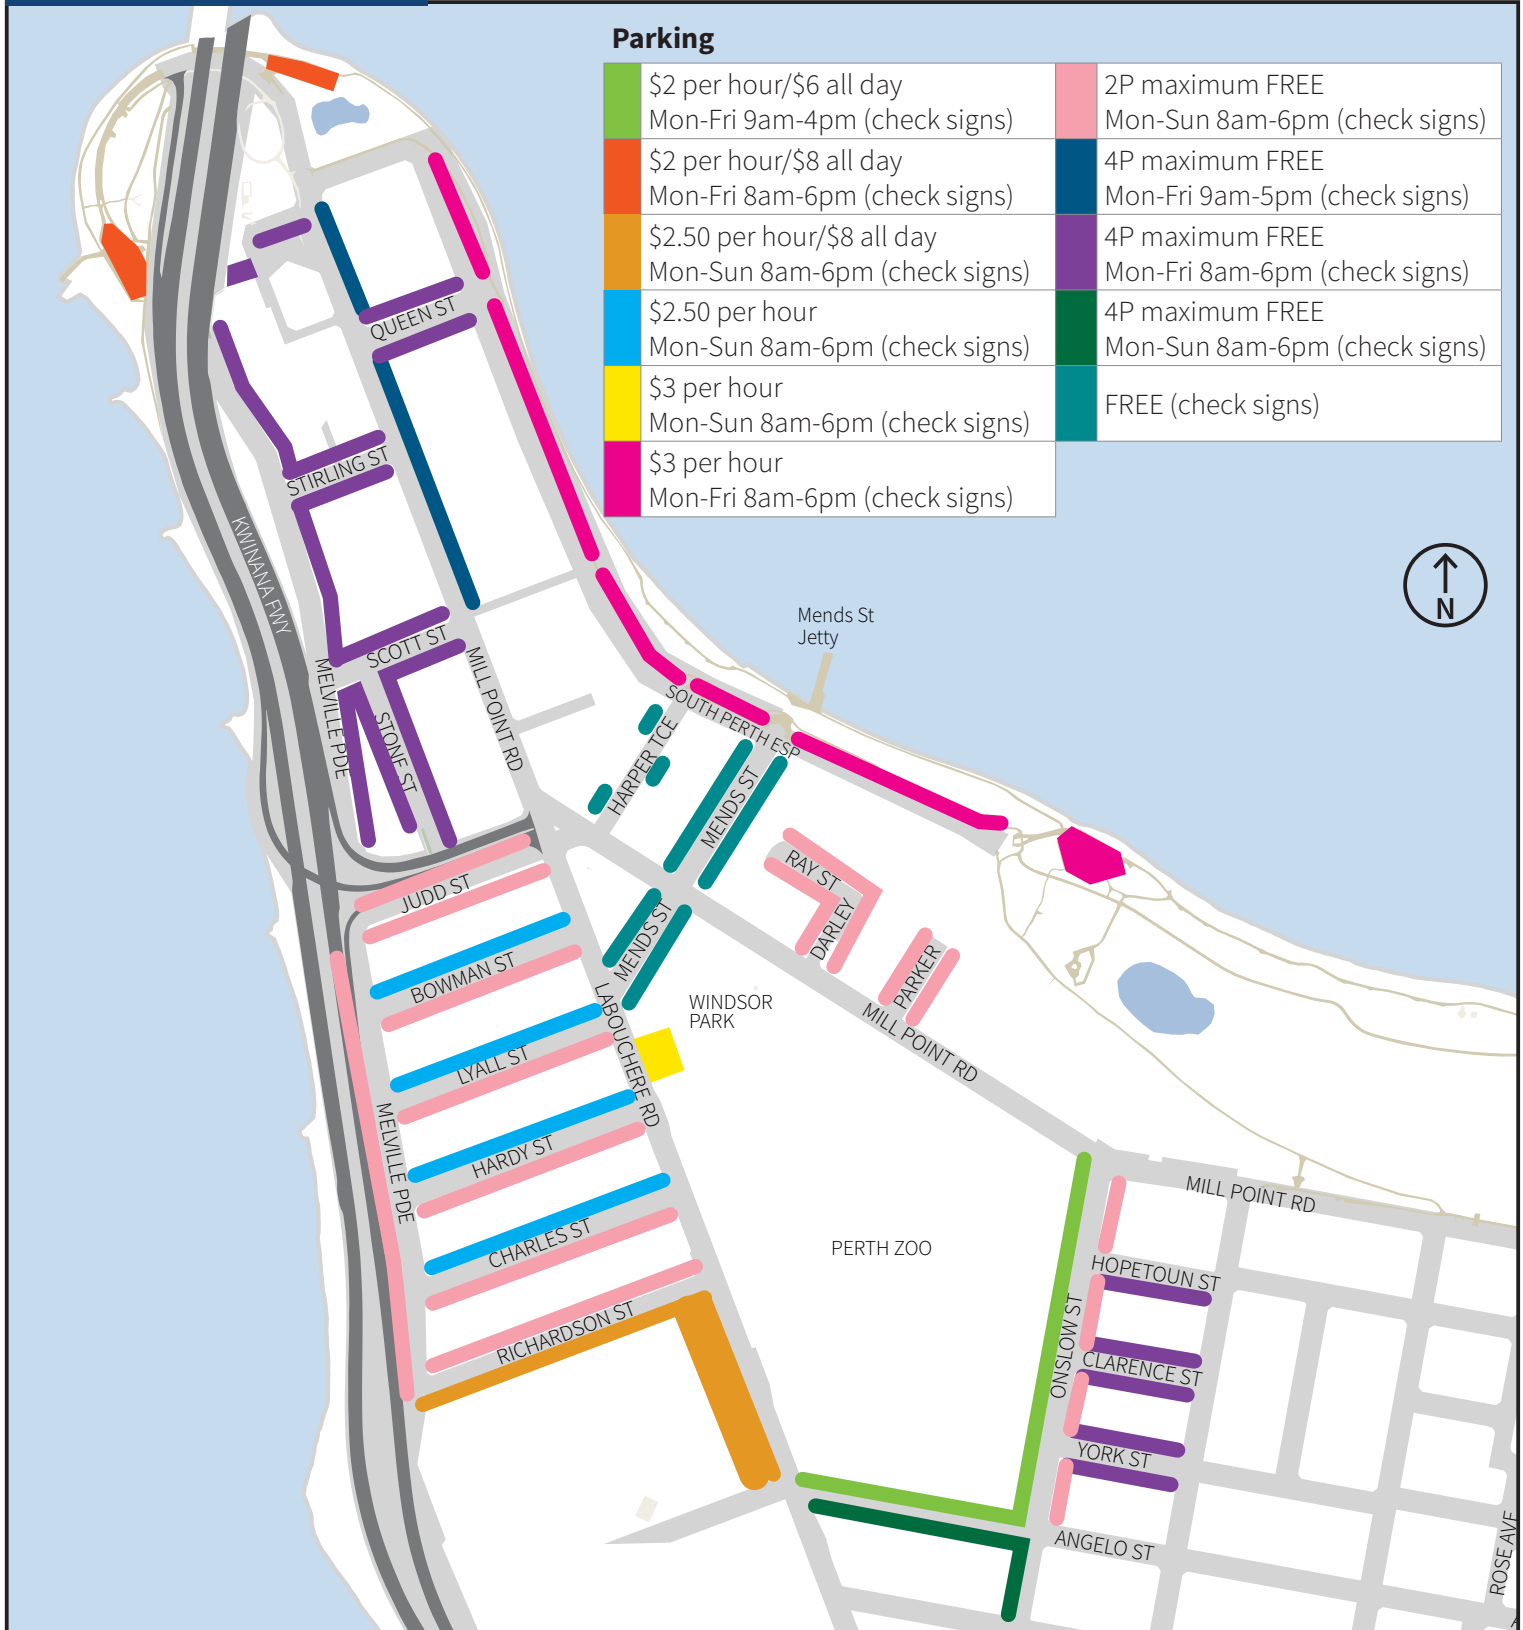

SOUTH PERTH PARKING MAP FEBRUARY 2020

PLEASE NOTE:

1. This map is a guide only, please check the signs within these areas as parking as restrictions may vary.
2. A ticket must be purchased and clearly displayed in vehicle in all paid parking areas, unless paid by the parking app.

COODE ST PRECINCT PARKING MAP FEBRUARY 2020

PLEASE NOTE:

1. This map is a guide only, please check the signs within these areas as parking as restrictions may vary.
2. A ticket must be purchased and clearly displayed in vehicle in all paid parking areas, unless paid by the parking app.