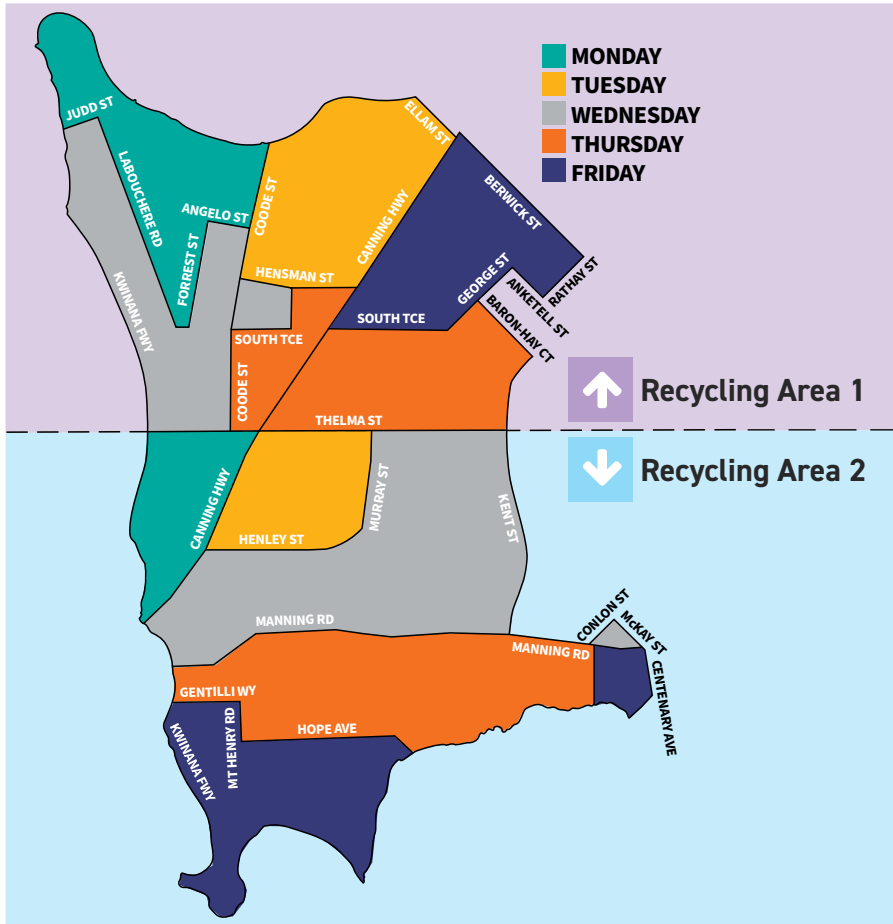

# 2025 BIN COLLECTION CALENDAR

Your green lid bin is collected weekly and your yellow lid recycling bin is collected fortnightly. Please refer to the map below for your bin collection day.

↑ Recycling Area 1

## Recycling Area 1

JANUARY						
S	M	T	W	T	F	S
			1**	2	3	4
5	6	7	8	9	10	11
12	13	14	15	16	17	18
19	20	21	22	23	24	25
26	27	28	29	30	31	

APRIL						
S	M	T	W	T	F	S
		1	2	3	4	5
6	7	8	9	10	11	12
13	14	15	16	17	18*	19
20	21	22	23	24	25	26
27	28	29	30			

Refer to kerb side bin collection days map for your recycling area.

MARCH						
S	M	T	W	T	F	S
						1
2	3	4	5	6	7	8
9	10	11	12	13	14	15
16	17	18	19	20	21	22
23	24	25	26	27	28	29
30	31					

JUNE						
S	M	T	W	T	F	S
1	2	3	4	5	6	7
8	9	10	11	12	13	14
15	16	17	18	19	20	21
22	23	24	25	26	27	28
29	30					

\*No collection on Good Friday 18 April, collection on Saturday 19 April.  
 \*\*No collection on Christmas Day and New Year's Day. Services will be delayed by a day.